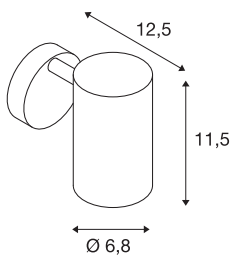

ENOLA_B

wall light, QPAR51, with switch, silver-grey/black, max. 50W

The ENOLA_B wall and ceiling light comes in several colour variants and impresses with its elegant conical lamp shade and its puristic appearance for a wide range of accent lighting. The luminaire is made of aluminium and steel and, thanks to the GU10 socket, is suitable for both halogen and LED lamps. The luminaire is ready to be connected to a 230V supply.

TECHNICAL DATA

Item no.:	1000732
Socket	GU10
Lamp	QPAR51
Number of sockets	1
Lamps included	0
Primary nominal voltage	230V ~50Hz mA/V
Tilt range	90 °
Horizontal rotation range	350 °
Width	9.0 cm
Height	11.4 cm
Depth	13.0 cm
Net weight	0.48 kg
Gross weight	0.633 kg
IP Code	IP 20
Safety class	I
Impact resistance class	IK02
Impact resistance	0,200000000000000001 Joule
Assembly	Surface
Assembly details	Wall
Wattage	50 W
Color	grey
BIG WHITE Page	252