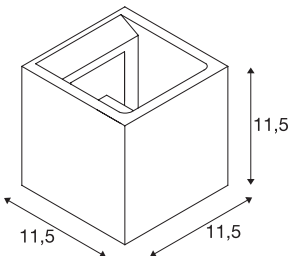

SOLID CUBE

wall light, QT14, grey, max. 25W

The SOLID CUBE concrete luminaire is a high-quality UP/DOWN wall light with a purist, clear design. The cubic design of the luminaire makes it suitable for modern furnishings. Prepared to take one G9 halogen or retrofit LED bulb, it is ready for direct connection to the 230V mains supply.

TECHNICAL DATA

Item no.:	1000910
Socket	G9
Lamp	QT14
Number of sockets	1
Lamps included	0
Primary nominal voltage	230V ~50Hz mA/V
Length	11.5 cm
Width	11.5 cm
Depth	11.5 cm
Net weight	1.144 kg
Gross weight	1.438 kg
IP Code	IP 20
Safety class	I
Assembly	Surface
Assembly details	Wall
Wattage	25 W
Color	grey
BIG WHITE Page	210