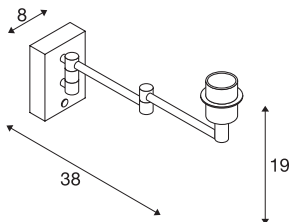

FENDA Base

WL, Indoor surface-mounted wall light, E27, max. 40-W, chrome

The FENDA Basis wall light with hinged arm from the FENDA Mix & Match System can be easily combined with FENDA lampshades to suit any ambience or colour accent. With a built-in E27 holder, the luminaire is suitable for LED and energy saving bulbs. The FENDA Basis wall light is suitable for direct connection to 230V electrical mains.

TECHNICAL DATA

Item no.:	1001449
Socket	E27
Number of sockets	1
Lamps included	0
Primary nominal voltage	230V ~50Hz mA/V
Tilt range	180 °
Length	38.0 cm
Width	8.0 cm
Height	19.0 cm
Net weight	0.53 kg
Gross weight	0.567 kg
IP Code	IP 20
Safety class	I
Assembly	Surface
Assembly details	Wall
Wattage	40 W
Color	chrome
BIG WHITE Page	244