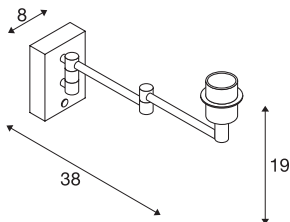

## FENDA Base

WL, Indoor surface-mounted wall light, E27, max. 40-W, black

The FENDA Basis wall light with hinged arm from the FENDA Mix & Match System can be easily combined with FENDA lampshades to suit any ambience or colour accent. With a built-in E27 holder, the luminaire is suitable for LED and energy saving bulbs. The FENDA Basis wall light is suitable for direct connection to 230V electrical mains.

## TECHNICAL DATA

Item no.:	1001450
Socket	E27
Number of sockets	1
Lamps included	0
Primary nominal voltage	230V ~50Hz mA/V
Tilt range	180 °
Length	38.0 cm
Width	8.0 cm
Height	19.0 cm
Net weight	0.598 kg
Gross weight	0.806 kg
IP Code	IP 20
Safety class	I
Assembly	Surface
Assembly details	Wall
Wattage	40 W
Color	black
BIG WHITE Page	244