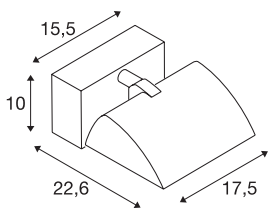

MERADO FLOOD WL

LED Indoor surface-mounted wall light, white, 3000K, 40°

The MERADO FLOOD is a classic wall floodlight, combined with modern LED technology. The electrical connection of the luminaire, which is made from aluminium and glass, is made directly to the 230V mains power supply, via to the built-in driver. The MERADO FLOOD is available with a black or white housing, and in warm white or pure white versions. As well as the version for wall mounting, versions with 3-circuit track system adapters are also available. This luminaire contains built-in LED lamps.

TECHNICAL DATA

Item no.:	1001468
Primary nominal voltage	220-240V ~50/60Hz mA/V
Secondary power / secondary voltage	1000 mA/V
Vertical tilting range	90 °
Horizontal rotation range	360 °
Width	17.5 cm
Height	10.0 cm
Depth	22.6 cm
Net weight	1.282 kg
Gross weight	1.59 kg
IP Code	IP 20
Safety class	I
Assembly	Surface
Assembly details	Ceiling, Wall
Dimming technology	Leading edge
Wattage	40 W
Lumen	3000 lm
Colour temperature	3000 Kelvin
Color	white
CRI	>80
Binning	3
LXXBXX data	70/50

Service life	40000 h
BIG WHITE Page	243

Notes
