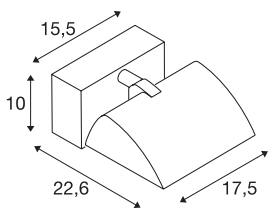

## MERADO FLOOD WL

LED Indoor surface-mounted wall light, black, 3000K, 40°

The MERADO FLOOD is a classic wall floodlight, combined with modern LED technology. The electrical connection of the luminaire, which is made from aluminium and glass, is made directly to the 230V mains power supply, via to the built-in driver. The MERADO FLOOD is available with a black or white housing, and in warm white or pure white versions. As well as the version for wall mounting, versions with 3-circuit track system adapters are also available. This luminaire contains built-in LED lamps.

## TECHNICAL DATA

Item no.:	1001469
Primary nominal voltage	220-240V ~50/60Hz mA/V
Secondary power / secondary voltage	1000 mA/V
Vertical tilting range	90 °
Horizontal rotation range	360 °
Width	17.5 cm
Height	10.0 cm
Depth	22.6 cm
Net weight	1.279 kg
Gross weight	1.583 kg
IP Code	IP 20
Safety class	I
Assembly	Surface
Assembly details	Ceiling, Wall
Dimming technology	Leading edge
Wattage	40 W
Lumen	3000 lm
Colour temperature	3000 Kelvin
Color	black
CRI	>80
Binning	3
LXXBXX data	70/50