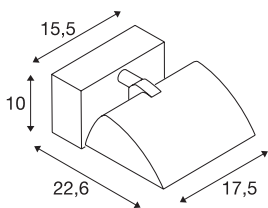

## MERADO FLOOD WL

LED Indoor surface-mounted wall light, white, 4000K, 40°

The MERADO FLOOD is a classic wall floodlight, combined with modern LED technology. The electrical connection of the luminaire, which is made from aluminium and glass, is made directly to the 230V mains power supply, via to the built-in driver. The MERADO FLOOD is available with a black or white housing, and in warm white or pure white versions. As well as the version for wall mounting, versions with 3-circuit track system adapters are also available. This luminaire contains built-in LED lamps.

## TECHNICAL DATA

Item no.:	1001472
Primary nominal voltage	220-240V ~50/60Hz mA/V
Secondary power / secondary voltage	1000 mA/V
Vertical tilting range	90 °
Horizontal rotation range	360 °
Width	17.5 cm
Height	10.0 cm
Depth	22.6 cm
Net weight	1.274 kg
Gross weight	1.585 kg
IP Code	IP 20
Safety class	I
Assembly	Surface
Assembly details	Ceiling, Wall
Dimming technology	Leading edge
Wattage	40 W
Lumen	3200 lm
Colour temperature	4000 Kelvin
Color	white
CRI	>80
Binning	3
LXXBXX data	70/50