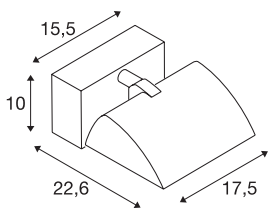

MERADO FLOOD WL

LED Indoor surface-mounted wall light, black, 4000K, 40°

The MERADO FLOOD is a classic wall floodlight, combined with modern LED technology. The electrical connection of the luminaire, which is made from aluminium and glass, is made directly to the 230V mains power supply, via to the built-in driver. The MERADO FLOOD is available with a black or white housing, and in warm white or pure white versions. As well as the version for wall mounting, versions with 3-circuit track system adapters are also available. This luminaire contains built-in LED lamps.

TECHNICAL DATA

Item no.:	1001473
Primary nominal voltage	220-240V ~50/60Hz mA/V
Secondary power / secondary voltage	1000 mA/V
Vertical tilting range	90 °
Horizontal rotation range	360 °
Width	17.5 cm
Height	10.0 cm
Depth	22.6 cm
Net weight	1.272 kg
Gross weight	1.584 kg
IP Code	IP 20
Safety class	I
Assembly	Surface
Assembly details	Ceiling, Wall
Dimming technology	Leading edge
Wattage	40 W
Lumen	3200 lm
Colour temperature	4000 Kelvin
Color	black
CRI	>80
Binning	3
LXXBXX data	70/50

Service life	40000 h
BIG WHITE Page	243

Notes
