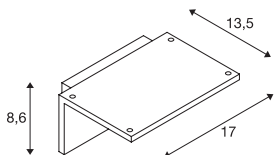

## LED SENSOR WL

**LED Outdoor surface-mounted wall light, IP44, white, 3000K**

The LED SENSOR wall light, which is equipped with a powerful, warm white LED, is available in several colours. The electrical connection of the aluminium luminaire is made directly to the 230V mains supply using the built-in driver. Thanks to its IP44 protection class, the luminaire is suitable for outdoor use. The luminaire is also equipped with a built-in motion sensor. This luminaire contains built-in LED lamps.

## TECHNICAL DATA

Item no.:	1001970
Primary nominal voltage	100-240V ~50/60Hz mA/V
Secondary power / secondary voltage	240 mA/V
Width	17.0 cm
Height	8.6 cm
Depth	13.5 cm
Net weight	0.655 kg
Gross weight	0.813 kg
IP Code	IP 44
Safety class	I
Impact resistance class	IK02
Impact resistance	0,20000000000000001 Joule
Assembly	Surface
Assembly details	Wall
Number of through-wires	20
Wattage	9.8 W
Lumen	560 lm
Colour temperature	3000 Kelvin
Beam angle	100 °
Color	white
CRI	>80
Binning	3