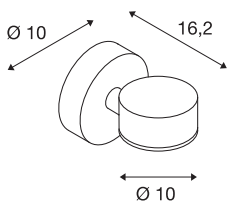

## SITRA WL

LED Outdoor surface-mounted wall light, white, IP44, 3000K, 9W

The single-headed SITRA wall light is made of aluminium and structured glass, which covers the LED light source. It is suitable for use outdoors thanks to its IP44 protection class. The electrical connection of the luminaire, which comes in two colours, is made directly to the 230V mains supply. The SITRA series also contains double-headed wall lights and can therefore be used universally.

## TECHNICAL DATA

Item no.:	1002017
Primary nominal voltage	220-240V ~50/60Hz mA/V
Width	10.0 cm
Height	10.0 cm
Diameter	10.4 cm
Depth	16.2 cm
Net weight	0.73 kg
Gross weight	0.845 kg
IP Code	IP 44
Safety class	I
Assembly	Surface
Assembly details	Wall
Wattage	9 W
Lumen	450 lm
Colour temperature	3000 Kelvin
Beam angle	55 °
Color	white
CRI	>80
Binning	3
LXXBXX data	70/50
Service life	35000 h
BIG WHITE Page	656