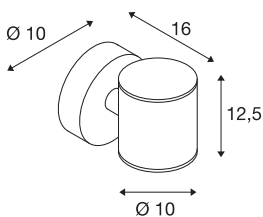

## SITRA Up/Down WL

LED Outdoor surface-mounted wall light, anthracite, IP44, 3000K

The twin-headed SITRA wall light consists of aluminium and glass, which covers the LED light source. Thanks to the position of the two built-in warm-white LEDs, the mounted luminaire produces two equal, but opposite, cones of light (UP/DOWN). It is suitable for use outdoors thanks to its IP44 protection class. The electrical connection of the luminaire, which comes in two colours, is made directly to the 230V mains supply. The SITRA series also contains single-headed wall lights and can therefore be used universally.

## TECHNICAL DATA

Item no.:	1002018
Number of different light outlets	2
Primary nominal voltage	220-240V ~50/60Hz mA/V
Width	10.0 cm
Height	12.5 cm
Depth	16.0 cm
Net weight	1.156 kg
Gross weight	1.283 kg
IP Code	IP 44
Safety class	I
Assembly	Surface
Assembly details	Wall
Wattage	18 W
Lumen	976 lm
Colour temperature	3000 Kelvin
Beam angle	55 °
Color	anthracite
CRI	>80
Binning	3
LXXBXX data	70/50
Service life	35000 h
Minimum ambient temperature	-20 °C