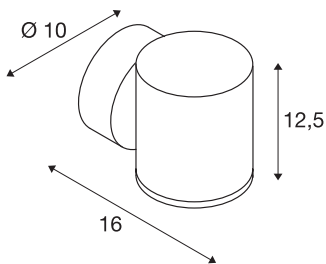

SITRA Up/Down WL

LED Outdoor surface-mounted wall light, white, IP44 3000K

The twin-headed SITRA wall light consists of aluminium and glass, which covers the LED light source. Thanks to the position of the two built-in warm-white LEDs, the mounted luminaire produces two equal, but opposite, cones of light (UP/DOWN). It is suitable for use outdoors thanks to its IP44 protection class. The electrical connection of the luminaire, which comes in two colours, is made directly to the 230V mains supply. The SITRA series also contains single-headed wall lights and can therefore be used universally.

TECHNICAL DATA

Item no.:	1002041
Number of different light outlets	2
Primary nominal voltage	220-240V ~50/60Hz mA/V
Width	10.0 cm
Height	12.5 cm
Depth	16.0 cm
Net weight	1.157 kg
Gross weight	1.279 kg
IP Code	IP 44
Safety class	I
Assembly	Surface
Assembly details	Wall
Wattage	18 W
Lumen	976 lm
Colour temperature	3000 Kelvin
Beam angle	55 °
Color	white
CRI	>80
Binning	3
LXXBXX data	70/50
Service life	35000 h
Minimum ambient temperature	-20 °C