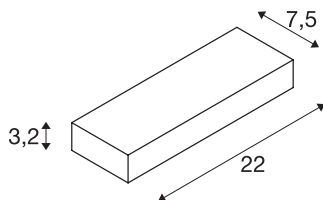

PEMA® WL

LED Outdoor surface-mounted wall light, IP54, anthracite, 3000K

The PEMA LED wall light consists of painted aluminium and glass, which covers the built-in LEDs. It is protection class IP54 and suitable for outdoor use. The electrical connection of the luminaire, which comes in various colours, is made directly to the 230V mains supply.

TECHNICAL DATA

Item no.:	1002069
Primary nominal voltage	230V ~50Hz mA/V
Width	22.0 cm
Height	3.2 cm
Depth	7.5 cm
Net weight	0.711 kg
Gross weight	0.788 kg
IP Code	IP 54
Safety class	I
Impact resistance class	IK05
Impact resistance	0,6999999999999996 Joule
Assembly	Surface
Assembly details	Wall
Wattage	7.7 W
Lumen	450 lm
Colour temperature	3000 Kelvin
Beam angle	110 °
Color	anthracite
CRI	>80
Binning	6
LXXBXX data	70/50
Service life	30000 h