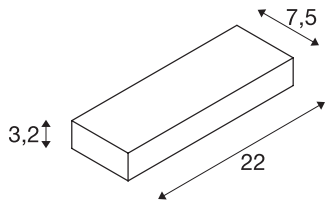

PEMA® WL

LED Outdoor surface-mounted wall light, IP54, white, 3000K

The PEMA LED wall light consists of painted aluminium and glass, which covers the built-in LEDs. It is protection class IP54 and suitable for outdoor use. The electrical connection of the luminaire, which comes in various colours, is made directly to the 230V mains supply.

TECHNICAL DATA

Item no.:	1002070
Primary nominal voltage	230V ~50Hz mA/V
Width	22.0 cm
Height	3.2 cm
Depth	7.5 cm
Net weight	0.716 kg
Gross weight	0.795 kg
IP Code	IP 54
Safety class	I
Impact resistance class	IK05
Impact resistance	0,6999999999999996 Joule
Assembly	Surface
Assembly details	Wall
Wattage	7.7 W
Lumen	450 lm
Colour temperature	3000 Kelvin
Beam angle	110 °
Color	white
CRI	>80
Binning	6
LXXBXX data	70/50
Service life	30000 h