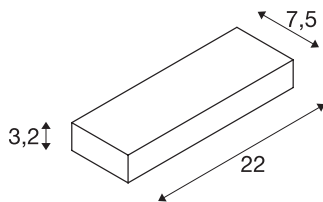

## PEMA® WL

LED Outdoor surface-mounted wall light, IP54, silver, 3000K

The PEMA LED wall light consists of painted aluminium and glass, which covers the built-in LEDs. It is protection class IP54 and suitable for outdoor use. The electrical connection of the luminaire, which comes in various colours, is made directly to the 230V mains supply.

## TECHNICAL DATA

Item no.:	1002071
Primary nominal voltage	230V ~50Hz mA/V
Width	22.0 cm
Height	3.2 cm
Depth	7.5 cm
Net weight	0.713 kg
Gross weight	0.771 kg
IP Code	IP 54
Safety class	I
Impact resistance class	IK05
Impact resistance	0,6999999999999996 Joule
Assembly	Surface
Assembly details	Wall
Wattage	7.7 W
Lumen	450 lm
Colour temperature	3000 Kelvin
Beam angle	110 °
Color	grey
CRI	>80
Binning	6
LXXBXX data	70/50
Service life	30000 h