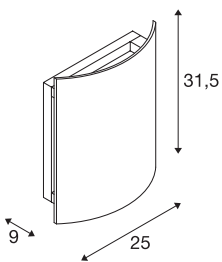

LED SAIL WL

LED outdoor surface-mounted wall light, 3000K, white, IP54

The 360° radiating LED SAIL recessed wall light is extremely suitable for outdoors because of the high IP protection class. Manufactured from aluminium and steel, the fitting is supplied ready for direct connection to 230V mains supply, thanks to the incorporated driver. LED SAIL is available with a white or anthracite finish. This luminaire contains built-in LED lamps.

TECHNICAL DATA

Item no.:	1002606
Primary nominal voltage	200-240V ~50Hz mA/V
Width	25.0 cm
Height	31.5 cm
Depth	9.0 cm
Net weight	1.872 kg
Gross weight	2.444 kg
IP Code	IP 54
Safety class	I
Impact resistance class	IK06
Impact resistance	1 Joule
Assembly	Surface
Assembly details	Wall
Wattage	18 W
Lumen	590 lm
Colour temperature	3000 Kelvin
Beam angle	70 °
Color	white
CRI	>80
BIG WHITE Page	673