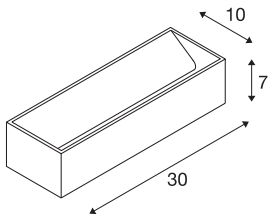

LOGS IN L

Indoor LED recessed wall light, black/brass, 3000K, TRIAC, dimmable

The distinctive LED UP/DOWN recessed wall light LOGS IN L is equipped with an ultra-modern, powerful LED which emits its controllable, warm white light indirectly. It is therefore excellent for glare-free lighting of stairs, stair-cases and rooms. The LOGS IN L has infinitely variable and completely flicker-free dimming due to the dim-to-warm function. Due to the operating device incorporated in the canopy, the electrical connection is made directly to the 230V mains power supply.

TECHNICAL DATA

Item no.:	1002842
Primary nominal voltage	220-240V ~50/60Hz mA/V
Secondary power / secondary voltage	500 mA/V
Length	30.0 cm
Height	7.0 cm
Depth	10.0 cm
Net weight	1.341 kg
Gross weight	1.569 kg
IP Code	IP 20
Safety class	I
Assembly	Surface
Assembly details	Wall
Dimming technology	Leading edge
Wattage	17 W
Lumen	1100 lm
Colour temperature	3000 Kelvin
Color	black
CRI	>90
Binning	3
LXXBXX data	70/50
Service life	30000 h
Maximum ambient temperature	40 °C