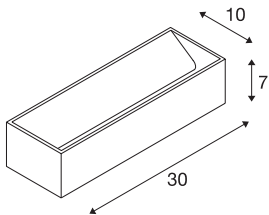

LOGS IN L

Indoor LED recessed wall light, white, 3000K, TRIAC, dimmable

The distinctive LED UP/DOWN recessed wall light LOGS IN L is equipped with an ultra-modern, powerful LED which emits its controllable, warm white light indirectly. It is therefore excellent for glare-free lighting of stairs, staircases and rooms. The LOGS IN L has infinitely variable and completely flicker-free dimming due to the dim-to-warm function. Due to the operating device incorporated in the canopy, the electrical connection is made directly to the 230V mains power supply.

TECHNICAL DATA

Item no.:	1002843
Primary nominal voltage	220-240V ~50/60Hz mA/V
Secondary power / secondary voltage	500 mA/V
Length	30.0 cm
Height	7.0 cm
Depth	10.0 cm
Net weight	1.332 kg
Gross weight	1.56 kg
IP Code	IP 20
Safety class	I
Assembly	Surface
Assembly details	Wall
Dimming technology	Leading edge
Wattage	17 W
Lumen	1400 lm
Colour temperature	3000 Kelvin
Color	aluminium
CRI	>90
Binning	3
LXXBXX data	70/50
Service life	30000 h
Maximum ambient temperature	40 °C