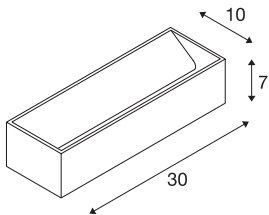

LOGS IN L

Indoor LED surface-mounted wall light, black/brass, 3000K, TRIAC, dimmable

The distinctive LED UP/DOWN surface-mounted wall light LOGS IN L is equipped with an ultra-modern, powerful LED which emits its controllable, warm white light indirectly. It is therefore excellent for glare-free lighting of stairs, staircases and rooms. The LOGS IN L has infinitely variable and completely flicker-free dimming due to the dim-to-warm function. Due to the operating device incorporated in the canopy, the electrical connection is made directly to the 230V mains power supply.

TECHNICAL DATA

Item no.:	1002844
Primary nominal voltage	220-240V ~50/60Hz mA/V
Secondary power / secondary voltage	500 mA/V
Length	30.0 cm
Height	7.0 cm
Depth	10.0 cm
Net weight	1.336 kg
Gross weight	1.574 kg
IP Code	IP 20
Safety class	I
Assembly	Surface
Assembly details	Wall
Dimming technology	Leading edge
Wattage	17 W
Lumen	1400 lm
Colour temperature	3000 Kelvin
Color	white
CRI	>90
Binning	3
LXXBXX data	70/50
Service life	30000 h
Maximum ambient temperature	40 °C