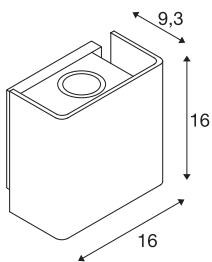

MANA OUT

Outdoor recessed wall light, rust, 3000K, IP65, dimmable

The elegant up/down MANA OUT WL wall light has an aluminium structure and is equipped with warm-white high-performance LEDs. Because of the built-in LED driver, the electrical connection of the luminaire, which is available in rust and anthracite, is made directly to a 230V mains power supply. This luminaire contains built-in LED lamps.

TECHNICAL DATA

Item no.:	1002902
Primary nominal voltage	220-240V ~50/60Hz mA/V
Length	16.0 cm
Width	16.0 cm
Height	9.3 cm
Net weight	2.641 kg
Gross weight	3.098 kg
IP Code	IP 65
Safety class	I
Impact resistance class	IK02
Impact resistance	0,20000000000000001 Joule
Assembly	Surface
Assembly details	Wall
Dimming technology	Leading edge
Wattage	12 W
Lumen	650 lm
Colour temperature	3000 Kelvin
Beam angle	60 °
Color	rust
CRI	>80
Binning	6
LXXBXX data	70/50