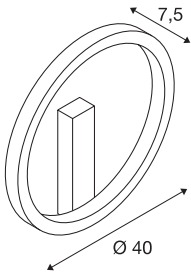

### TECHNICAL DATA

Item no.:	1002917
Primary nominal voltage	220-240V ~50/60Hz mA/V
Secondary power / secondary voltage	350 mA/V
Diameter	40.0 cm
Depth	7.5 cm
Net weight	1.151 kg
Gross weight	2.125 kg
IP Code	IP 20
Safety class	I
Assembly	Surface
Assembly details	Ceiling, Wall
Dimming technology	DALI
Wattage	14 W
Lumen	720 / 770 lm
Colour temperature	3000/4000 Kelvin
Color	white
CRI	>80
Binning	3
LXXBXX data	70/50
Service life	30000 h
Minimum ambient temperature	-20 °C
Maximum ambient temperature	50 °C

BIG WHITE Page	194
----------------	-----

**Notes**

---

---

---

---

---