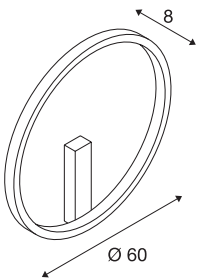

## TECHNICAL DATA

Item no.:	1002918
Primary nominal voltage	220-240V ~50/60Hz mA/V
Secondary power / secondary voltage	600 mA/V
Diameter	60.0 cm
Depth	8.0 cm
Net weight	1.599 kg
Gross weight	3.316 kg
IP Code	IP 20
Safety class	I
Assembly	Surface
Assembly details	Ceiling, Wall
Dimming technology	DALI
Wattage	25 W
Lumen	1400 / 1500 lm
Colour temperature	3000/4000 Kelvin
Color	black
CRI	>80
Binning	3
LXXBXX data	70/50
Service life	30000 h
Minimum ambient temperature	-20 °C
Maximum ambient temperature	50 °C

BIG WHITE Page	194
----------------	-----

**Notes**

---

---

---

---

---