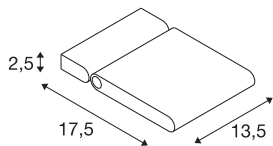

TECHNICAL DATA

Item no.:	1002920
Primary nominal voltage	220-240V ~50/60Hz mA/V
Secondary power / secondary voltage	160 mA/V
Vertical tilting range	180 °
Horizontal rotation range	340 °
Length	17.5 cm
Width	13.5 cm
Height	2.5 cm
Net weight	0.555 kg
Gross weight	0.618 kg
IP Code	IP 20
Safety class	I
Assembly	Surface
Assembly details	Wall
Wattage	24 W
Lumen	2450 lm
Colour temperature	3000 Kelvin
Beam angle	120 °
Color	black
CRI	>80
Binning	6
LXXBXX data	70/50