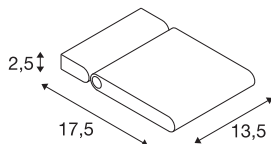

## TECHNICAL DATA

Item no.:	1002921
Primary nominal voltage	220-240V ~50/60Hz mA/V
Secondary power / secondary voltage	160 mA/V
Vertical tilting range	180 °
Horizontal rotation range	340 °
Length	17.5 cm
Width	13.5 cm
Height	2.5 cm
Net weight	0.563 kg
Gross weight	0.625 kg
IP Code	IP 20
Safety class	I
Assembly	Surface
Assembly details	Wall
Wattage	24 W
Lumen	2540 lm
Colour temperature	3000 Kelvin
Beam angle	120 °
Color	white
CRI	>80
Binning	6
LXXBXX data	70/50