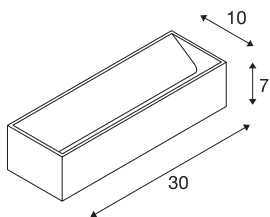

LOGS IN L Indoor LED recessed wall light

, black/gold, 2000-3000K, DIM-TO-WARM

The distinctive LED UP/DOWN recessed wall light LOGS IN L is equipped with an ultra-modern, powerful LED which emits its controllable, warm white light indirectly. It is therefore excellent for glare-free lighting of stairs, staircases and rooms. The LOGS IN L has infinitely variable and completely flicker-free dimming due to the dim-to-warm function. Due to the operating device incorporated in the canopy, the electrical connection is made directly to the 230V mains power supply.

TECHNICAL DATA

Item no.:	1002928
Primary nominal voltage	220-240V ~50/60Hz mA/V
Secondary power / secondary voltage	500 mA/V
Length	30.0 cm
Height	7.0 cm
Depth	10.0 cm
Net weight	1.338 kg
Gross weight	1.556 kg
IP Code	IP 20
Safety class	I
Assembly	Surface
Assembly details	Wall
Dimming technology	Leading edge
Wattage	19 W
Lumen	1100 lm
Colour temperature	2000-3000 Kelvin
Color	black
CRI	>90
Binning	3
LXXBXX data	70/50
Service life	30000 h
Maximum ambient temperature	40 °C