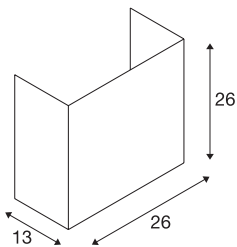

## ACCANTO SQUARE E27

### TECHNICAL DATA

Item no.:	1002942
Socket	E27
Number of sockets	1
Primary nominal voltage	220-240V ~50/60Hz mA/V
Length	26.0 cm
Height	26.0 cm
Depth	13.0 cm
Net weight	0.72 kg
Gross weight	1.128 kg
IP Code	IP 20
Safety class	I
Assembly	Surface
Assembly details	Wall
Wattage	40 W
Color	black
Maximum ambient temperature	40 °C
BIG WHITE Page	247