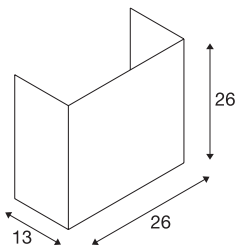

## ACCANTO SQUARE E27

### Indoor surface-mounted wall light white

Stylishly manufactured steel and textile elements give the ACCANTO wall light its unmistakable charm. The textile lampshade with the rectangular design, which is available in white or black, ensures that the lamp which is used has homogeneous lighting attributes. We give you the choice thanks to the installed E27 lamp socket. Regardless of whether you want to use an LED lamp, an energy-saving lamp, or a normal commercial incandescent lamp. The wall light is supplied ready for connection to a 230V mains power supply.

### TECHNICAL DATA

Item no.:	1002943
Socket	E27
Number of sockets	1
Primary nominal voltage	220-240V ~50/60Hz mA/V
Length	26.0 cm
Height	26.0 cm
Depth	13.0 cm
Net weight	0.715 kg
Gross weight	1.133 kg
IP Code	IP 20
Safety class	I
Assembly	Surface
Assembly details	Wall
Wattage	40 W
Color	white
Maximum ambient temperature	40 °C
BIG WHITE Page	247