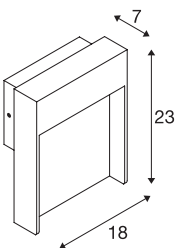

FLATT

Outdoor LED surface-mounted wall light, 3000K, IP65, anthracite

Would you like a wall light which can be fitted effortlessly? This should have a safety class of at least IP 65, and therefore be thus dustproof and protected from water spray from various directions. Our FLATT WL has IP 65 and is suitable for providing a surface, path or terrace with fantastic illumination. Are you looking for amazing light for your outdoor area? This is provided by the built-in Premium LED of the FLATT POLE 65 floor stand. Incidentally, the FLATT POLE 65 gives you even more advantages as a part of the SLV family. Because we have been successful with our lighting concepts for 40 years, and keep setting the bar higher for ourselves and our products.

TECHNICAL DATA

Item no.:	1002952
Primary nominal voltage	100-277V ~50/60Hz mA/V
Secondary power / secondary voltage	300 mA/V
Width	18.0 cm
Height	23.0 cm
Depth	7.0 cm
Net weight	2.016 kg
Gross weight	2.294 kg
IP Code	IP 65
Safety class	I
Impact resistance class	IK03
Impact resistance	0,3499999999999998 Joule
Assembly	Surface
Assembly details	Wall
Wattage	14 W
Lumen	460 lm
Colour temperature	3000/4000 Kelvin
Color	anthracite
CRI	>80
Binning	6
LXXBXX data	70/50
Service life	54000 h