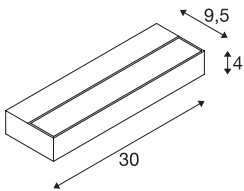

SEDO 7

Indoor LED surface-mounted wall light, 3000K, white

The LED variant of the SEDO wall light is made of aluminium and has a frosted glass cover. Designed for the use of energy-saving LEDs, the SEDO 7 wall light is ready for direct connection to a 230V mains power supply thanks to the pre-installed operating device.

TECHNICAL DATA

Item no.:	1002962
Primary nominal voltage	220-240V ~50/60Hz mA/V
Secondary power / secondary voltage	350 mA/V
Length	30.0 cm
Height	4.0 cm
Depth	9.5 cm
Net weight	0.817 kg
Gross weight	0.967 kg
IP Code	IP 20
Safety class	I
Assembly	Surface
Assembly details	Wall
Wattage	11.5 W
Lumen	1020 lm
Colour temperature	3000 Kelvin
Color	white
CRI	>80
Binning	3
LXXBXX data	70/50
Service life	30000 h
BIG WHITE Page	220