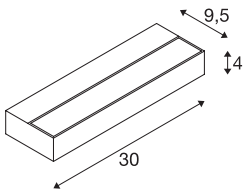

SEDO 7

Indoor LED surface-mounted wall light, 3000K, alu

The LED variant of the SEDO wall light is made of aluminium and has a frosted glass cover. Designed for the use of energy-saving LEDs, the SEDO 7 wall light is ready for direct connection to a 230V mains power supply thanks to the pre-installed operating device.

TECHNICAL DATA

Item no.:	1002964
Primary nominal voltage	220-240V ~50/60Hz mA/V
Secondary power / secondary voltage	350 mA/V
Length	30.0 cm
Height	4.0 cm
Depth	9.5 cm
Net weight	0.8 kg
Gross weight	0.943 kg
IP Code	IP 20
Safety class	I
Assembly	Surface
Assembly details	Wall
Wattage	11.5 W
Lumen	1020 lm
Colour temperature	3000 Kelvin
Color	aluminium
CRI	>80
Binning	3
LXXBXX data	70/50
Service life	30000 h
BIG WHITE Page	220