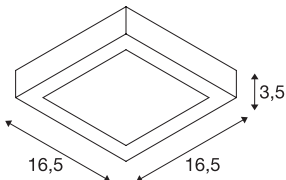

SENSER 18

Indoor LED surface-mounted ceiling light square white 3000K

The flat SENSER wall and ceiling light made from aluminum is available in white and silver-grey, in a round or square version. The rigid Premium LED insert produces homogeneous base illumination over a wide area thanks to its extensive beam angle.

TECHNICAL DATA

Item no.:	1003018
Primary nominal voltage	220-240V ~50/60Hz mA/V
Secondary power / secondary voltage	350 mA/V
Length	16.5 cm
Width	16.5 cm
Height	3.5 cm
Net weight	0.448 kg
Gross weight	0.509 kg
IP Code	IP 20
Safety class	I
Impact resistance class	IK02
Impact resistance	0,20000000000000001 Joule
Assembly	Surface
Assembly details	Ceiling, Wall
Dimming technology	trailing edge
Wattage	12 W
Lumen	880 lm
Colour temperature	3000 Kelvin
Color	white
CRI	>80
Binning	6
LXXBXX data	70/50