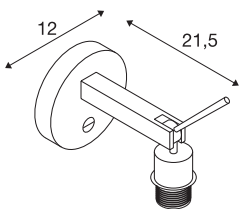

FENDA E27

Indoor surface-mounted wall light in black without shade

The FENDA Basis wall light from the FENDA Mix & Match system makes easy combination with FENDA lamp shades possible to suit the ambience, or with colour accents in the latest fashionable colours. With its built-in E27 socket, the luminaire is suitable for both LED lamps and energy-saving lamps. The FENDA Basis wall light is ready to be directly connected to 230V.

TECHNICAL DATA

Item no.:	1003034
Socket	E27
Number of sockets	1
Lamps included	0
Primary nominal voltage	220-240V ~50/60Hz mA/V
Tilt range	90 °
Horizontal rotation range	350 °
Diameter	12.0 cm
Depth	21.5 cm
Net weight	0.604 kg
Gross weight	0.822 kg
IP Code	IP 20
Safety class	I
Assembly	Surface
Assembly details	Wall, Wall with Acc.
Wattage	40 W
Color	black
BIG WHITE Page	245