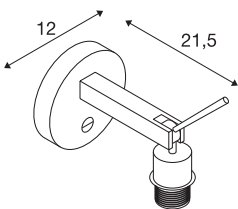

FENDA E27

Indoor surface-mounted wall light in white without shade

The FENDA Basis wall light from the FENDA Mix & Match system makes easy combination with FENDA lamp shades possible to suit the ambience, or with colour accents in the latest fashionable colours. With its built-in E27 socket, the luminaire is suitable for both LED lamps and energy-saving lamps. The FENDA Basis wall light is ready to be directly connected to 230V.

TECHNICAL DATA

Item no.:	1003035
Socket	E27
Number of sockets	1
Lamps included	0
Primary nominal voltage	220-240V ~50/60Hz mA/V
Tilt range	90 °
Horizontal rotation range	350 °
Diameter	12.0 cm
Depth	21.5 cm
Net weight	0.604 kg
Gross weight	0.822 kg
IP Code	IP 20
Safety class	I
Assembly	Surface
Assembly details	Wall, Wall with Acc.
Wattage	40 W
Color	white
BIG WHITE Page	245