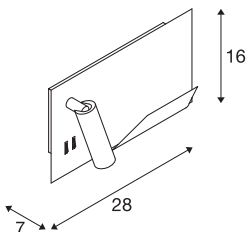

SOMNILA SPOT

indoor LED surface-mounted wall light 3000K black version left incl. USB connection

Developed as an ideal bedside or reading light, the SOMNILA light series provides an innovative and user-friendly luminaire concept. The elegant surface-mounted wall light is made from white or black coated aluminium and impresses with its professionally manufactured mechanics, combined with modern LED technology. Equipped with a USB connection and the necessary Smartphone holder, the luminaire provides real added value. The spotlight can be individually directed, therefore providing ideal and accurate illumination. The second light source is used for general lighting. If necessary, the two light sources of the luminaire, which are separated by the built-in switch, can be switched separately. The luminaires are available in versions for left-hand and right-hand mounting so that they can be perfectly integrated in the room. The luminaire includes built-in LED lamps.

TECHNICAL DATA

Item no.:	1003455
Number of different light outlets	2
Primary nominal voltage	100-240V ~50/60Hz mA/V
Secondary power / secondary voltage	12 mA/V
Vertical tilting range	90 °
Horizontal rotation range	350 °
Width	28.0 cm
Height	16.0 cm
Depth	7.0 cm
Net weight	1.461 kg
Gross weight	1.916 kg
Safety class	I
Assembly	Surface
Assembly details	Wall
Wattage	13 W
Lumen	490 lm
Colour temperature	3000 Kelvin
Beam angle	110 °
Color	black
CRI	>90
Binning	3
Binning 2	3