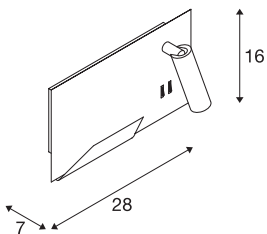

SOMNILA SPOT

indoor LED surface-mounted wall light 3000K black version right incl. USB connection

Developed as an ideal bedside or reading light, the SOMNILA light series provides an innovative and user-friendly luminaire concept. The elegant surface-mounted wall light is made from white or black coated aluminium and impresses with its professionally manufactured mechanics, combined with modern LED technology. Equipped with a USB connection and the necessary Smartphone holder, the luminaire provides real added value. The spotlight can be individually directed, therefore providing ideal and accurate illumination. The second light source is used for general lighting. If necessary, the two light sources of the luminaire, which are separated by the built-in switch, can be switched separately. The luminaires are available in versions for left-hand and right-hand mounting so that they can be perfectly integrated in the room. The luminaire includes built-in LED lamps.

TECHNICAL DATA

Item no.:	1003456
Number of different light outlets	2
Primary nominal voltage	100-240V ~50/60Hz mA/V
Secondary power / secondary voltage	12 mA/V
Vertical tilting range	90 °
Horizontal rotation range	350 °
Width	28.0 cm
Height	16.0 cm
Depth	7.0 cm
Net weight	1.471 kg
Gross weight	1.923 kg
Safety class	I
Assembly	Surface
Assembly details	Wall
Wattage	13 W
Lumen	490 lm
Colour temperature	3000 Kelvin
Beam angle	110 °
Color	black
CRI	>90
Binning	3
Binning 2	3