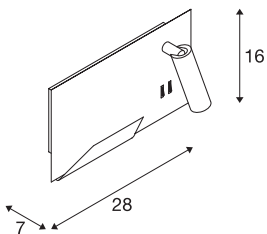

SOMNILA SPOT

indoor LED surface-mounted wall light 3000K white version right incl. USB connection

Developed as an ideal bedside or reading light, the SOMNILA light series provides an innovative and user-friendly luminaire concept. The elegant surface-mounted wall light is made from white or black coated aluminium and impresses with its professionally manufactured mechanics, combined with modern LED technology. Equipped with a USB connection and the necessary Smartphone holder, the luminaire provides real added value. The spotlight can be individually directed, therefore providing ideal and accurate illumination. The second light source is used for general lighting. If necessary, the two light sources of the luminaire, which are separated by the built-in switch, can be switched separately. The luminaires are available in versions for left-hand and right-hand mounting so that they can be perfectly integrated in the room. The luminaire includes built-in LED lamps.

TECHNICAL DATA

Item no.:	1003458
Number of different light outlets	2
Primary nominal voltage	100-240V ~50/60Hz mA/V
Secondary power / secondary voltage	12 mA/V
Vertical tilting range	90 °
Horizontal rotation range	350 °
Width	28.0 cm
Height	16.0 cm
Depth	7.0 cm
Net weight	1.52 kg
Gross weight	1.984 kg
Safety class	I
Assembly	Surface
Assembly details	Wall
Wattage	13 W
Lumen	770 lm
Colour temperature	3000 Kelvin
Beam angle	110 °
Color	white
CRI	>90
Binning	3
Binning 2	3