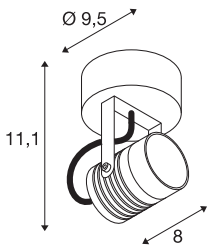

TECHNICAL DATA

Item no.:	1004649
Primary nominal voltage	100-240V ~50/60Hz mA/V
Secondary power / secondary voltage	240 mA/V
Vertical tilting range	180 °
Horizontal rotation range	330 °
Length	8.0 cm
Height	111.0 cm
Diameter	6.0 cm
Net weight	0.589 kg
Gross weight	0.668 kg
IP Code	IP 55
Safety class	I
Impact resistance class	IK06
Impact resistance	1 Joule
Assembly	Surface
Assembly details	Ceiling, Wall
Wattage	6 W
Lumen	400 lm
Colour temperature	3000 Kelvin
Beam angle	40 °
Color	anthracite
CRI	>80

Accessories

1002884	NAUTILUS , installation plate for surface-mounted cabling
---------	---

Binning	3
LXXBXX data	80/50
Service life	30000 h
BIG WHITE Page	719

Notes
