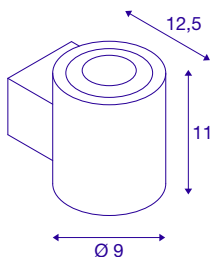

## OCULUS UP/DOWN WL

## TECHNICAL DATA

Item no.:	1004670
Number of different light outlets	2
Primary nominal voltage	220-240V ~50/60Hz mA/V
Secondary power / secondary voltage	700 mA/V
Height	11.0 cm
Diameter	9.0 cm
Depth	12.5 cm
Net weight	0.85 kg
Gross weight	0.91 kg
IP Code	IP 20
Safety class	I
Assembly	Surface
Assembly details	Wall
Dimming technology	trailing edge
Wattage	15 W
Lumen	44 - 1110 lm
Colour temperature	2000-3000 Kelvin
Beam angle	100 °
Color	black
CRI	>90
Binning	3
LXXBXX data	70/50