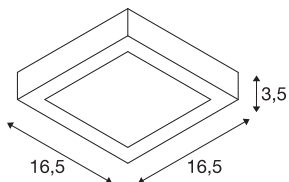

TECHNICAL DATA

Item no.:	1004704
Primary nominal voltage	220-240V ~50/60Hz mA/V
Secondary power / secondary voltage	350 mA/V
Length	16.5 cm
Width	16.5 cm
Height	3.5 cm
Net weight	0.39 kg
Gross weight	0.417 kg
IP Code	IP 20
Safety class	I
Assembly	Surface
Assembly details	Ceiling, Wall
Dimming technology	trailing edge
Wattage	12 W
Lumen	880 lm
Colour temperature	4000 Kelvin
Beam angle	110 °
Color	white
Service life	50000 h
BIG WHITE Page	366