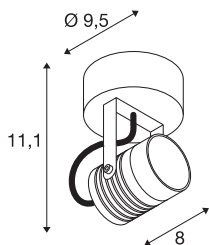

TECHNICAL DATA

Item no.:	1004957
Primary nominal voltage	100-240V ~50/60Hz mA/V
Secondary power / secondary voltage	240 mA/V
Vertical tilting range	180 °
Horizontal rotation range	330 °
Length	8.0 cm
Height	111.0 cm
Diameter	6.0 cm
Net weight	0.57 kg
Gross weight	0.61 kg
IP Code	IP 55
Safety class	I
Impact resistance class	IK06
Impact resistance	1 Joule
Assembly	Surface
Assembly details	Ceiling, Wall
Wattage	6 W
Lumen	400 lm
Colour temperature	3000 Kelvin
Beam angle	40 °
Color	rust
CRI	>80

Accessories

1002884	NAUTILUS , installation plate for surface-mounted cabling
---------	---

Binning	3
LXXBXX data	80/50
Service life	30000 h
BIG WHITE Page	719

Notes
