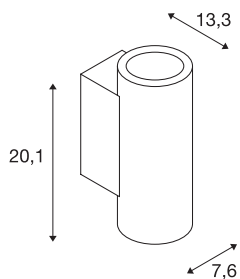

TECHNICAL DATA

Item no.:	116340
Lamps included	1
Number of different light outlets	2
Primary nominal voltage	220-240V ~50/60Hz mA/V
Secondary power / secondary voltage	500 mA/V
Width	7.6 cm
Height	20.1 cm
Depth	13.3 cm
Net weight	1.077 kg
Gross weight	1.17 kg
IP Code	IP 20
Safety class	I
Assembly	Surface
Assembly details	Wall
Dimming technology	trailing edge
Wattage	24 W
Lumen	1400 lm
Colour temperature	3000 Kelvin
Beam angle	60 °
Color	black
CRI	>80
Binning	6

LXXBXX data	70/50
Service life	25000 h
BIG WHITE Page	235

Accessories

116302	LENS , for SUPROS 78, 20°
116304	LENS , for SUPROS 78, 40°

Notes
