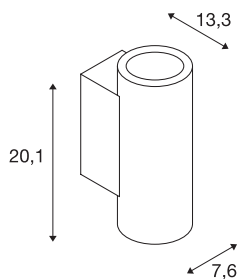

TECHNICAL DATA

Item no.:	116341
Lamps included	1
Number of different light outlets	2
Primary nominal voltage	220-240V ~50/60Hz mA/V
Secondary power / secondary voltage	500 mA/V
Width	7.6 cm
Height	20.1 cm
Depth	13.3 cm
Net weight	1.087 kg
Gross weight	1.163 kg
IP Code	IP 20
Safety class	I
Assembly	Surface
Assembly details	Wall
Dimming technology	trailing edge
Wattage	24 W
Lumen	1400 lm
Colour temperature	3000 Kelvin
Beam angle	60 °
Color	white
CRI	>80
Binning	6

LXXBXX data	70/50
Service life	25000 h
BIG WHITE Page	235

Accessories

116302	LENS , for SUPROS 78, 20°
116304	LENS , for SUPROS 78, 40°

Notes
