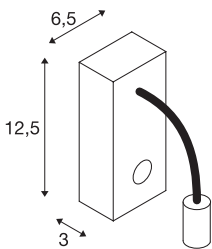

PIPOFLEX

wall light, LED, 3000K, black

The modern high-voltage LED wall light of our PIPOFLEX series convinces by its clear and functional design. The powerful LED in the head of the lamp is connected to the canopy via a rubber sheathed flexible duct. Equipped with a switch located on the canopy, the individually adjustable fitting is suitable for various applications. With the PIPOFLEX, we also offer a variety of modern colours. Thanks to the incorporated driver, the electrical connection is made directly to 230V mains supply. This luminaire contains built-in LED lamps.

TECHNICAL DATA

Item no.:	146700
Lamps included	0
Primary nominal voltage	220-240V ~50/60Hz mA/V
Length	23.0 cm
Width	6.5 cm
Height	12.5 cm
Net weight	0.334 kg
Gross weight	0.431 kg
IP Code	IP 20
Safety class	I
Assembly	Surface
Assembly details	Wall
Wattage	4.3 W
Lumen	200 lm
Colour temperature	3000 Kelvin
Beam angle	35 °
Color	black
CRI	>80
Binning	6
LXXBXX data	70/50
Service life	35000 h
BIG WHITE Page	256