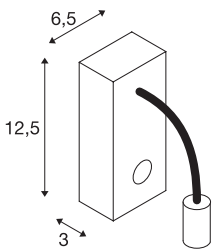

PIPOFLEX

wall light, LED, 3000K, white

The modern high-voltage LED wall light of our PIPOFLEX series convinces by its clear and functional design. The powerful LED in the head of the lamp is connected to the canopy via a rubber sheathed flexible duct. Equipped with a switch located on the canopy, the individually adjustable fitting is suitable for various applications. With the PIPOFLEX, we also offer a variety of modern colours. Thanks to the incorporated driver, the electrical connection is made directly to 230V mains supply. This luminaire contains built-in LED lamps.

TECHNICAL DATA

Item no.:	146701
Lamps included	0
Primary nominal voltage	220-240V ~50/60Hz mA/V
Secondary power / secondary voltage	266 mA/V
Length	23.0 cm
Width	6.5 cm
Height	12.5 cm
Net weight	0.35 kg
Gross weight	0.455 kg
IP Code	IP 20
Safety class	I
Assembly	Surface
Assembly details	Wall
Wattage	4.3 W
Lumen	200 lm
Colour temperature	3000 Kelvin
Beam angle	35 °
Color	white
CRI	>80
Binning	6
LXXBXX data	70/50
Service life	35000 h