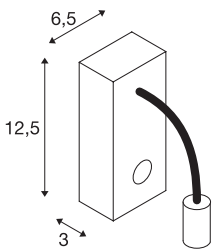

PIPOFLEX

wall light, LED, 3000K, silver-grey

The modern high-voltage LED wall light of our PIPOFLEX series convinces by its clear and functional design. The powerful LED in the head of the lamp is connected to the canopy via a rubber sheathed flexible duct. Equipped with a switch located on the canopy, the individually adjustable fitting is suitable for various applications. With the PIPOFLEX, we also offer a variety of modern colours. Thanks to the incorporated driver, the electrical connection is made directly to 230V mains supply. This luminaire contains built-in LED lamps.

TECHNICAL DATA

Item no.:	146704
Lamps included	0
Primary nominal voltage	220-240V ~50/60Hz mA/V
Secondary power / secondary voltage	266 mA/V
Length	23.0 cm
Width	6.5 cm
Height	12.5 cm
Net weight	0.355 kg
Gross weight	0.45 kg
IP Code	IP 20
Safety class	I
Assembly	Surface
Assembly details	Wall
Wattage	4.3 W
Lumen	200 lm
Colour temperature	3000 Kelvin
Beam angle	35 °
Color	grey
CRI	>80
Binning	6
LXXBXX data	70/50
Service life	35000 h