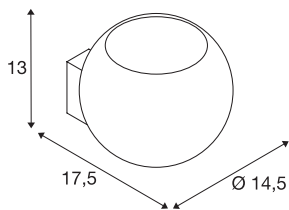

LIGHT EYE BALL 150

wall light, QPAR111, black/chrome, max. 75W

The popular design of LIGHT EYE framed into a chromium-plated and compact wall lamp. Designed for high-voltage halogen lamps typed ES111, LIGHT EYE BALL is ready for direct connection to 230V mains supply.

TECHNICAL DATA

Item no.:	149030
Socket	GU10
Lamp	QPAR111
Number of sockets	1
Lamps included	0
Primary nominal voltage	230V ~50Hz mA/V
Height	13.0 cm
Diameter	14.5 cm
Depth	17.5 cm
Net weight	0.552 kg
Gross weight	0.793 kg
IP Code	IP 20
Safety class	I
Assembly	Surface
Assembly details	Wall
Wattage	75 W
Color	black