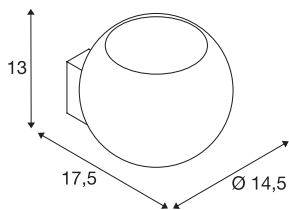

LIGHT EYE BALL

wall light, QPAR111, chrome/white, max. 75W

The popular design of LIGHT EYE framed into a chromium-plated and compact wall lamp. Designed for high-voltage halogen lamps typed ES111, LIGHT EYE BALL is ready for direct connection to 230V mains supply.

TECHNICAL DATA

Item no.:	149031
Socket	GU10
Lamp	QPAR111
Number of sockets	1
Lamps included	0
Primary nominal voltage	230V ~50Hz mA/V
Height	13.0 cm
Diameter	14.5 cm
Depth	17.5 cm
Net weight	0.568 kg
Gross weight	0.814 kg
IP Code	IP 20
Safety class	I
Assembly	Surface
Assembly details	Wall
Wattage	75 W
Color	chrome