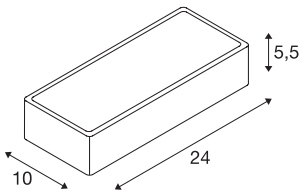

## WL 149

wall light, LED, 3000K, chrome, 16W

The elegant WL 149 wall light is a combination of steel and glass. The wall light is available with white and chrome housing colours. The two long-life LEDs are each 16W and provide the required illumination strength. The wall light has a strong design and can be directly connected to the 230V mains supply as it has an integrated LED driver.

### TECHNICAL DATA

Item no.:	149512
Lamps included	0
Primary nominal voltage	220-240V ~50/60Hz mA/V
Secondary power / secondary voltage	350 mA/V
Width	24.0 cm
Height	5.8 cm
Depth	10.0 cm
Net weight	1.178 kg
Gross weight	1.34 kg
IP Code	IP 20
Safety class	I
Assembly	Surface
Assembly details	Wall
Dimming technology	trailing edge
Wattage	16 W
Lumen	1050 lm
Colour temperature	3000 Kelvin
Color	chrome
CRI	>80
Binning	6
LXXBXX data	70/50
Service life	25000 h