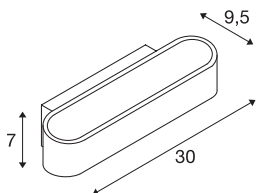

ASSO 300 wall light

LED, 3000K, oval, white, L/W/H 30/9.5/7 cm

The distinctive LED UP/DOWN recessed wall light ASSO 300 is equipped with two ultra-modern, powerful COB LED which emits its warm white light indirectly. Thus it is ideal for glare-free lighting of stairs, staircases and rooms. Due to the incorporated constant current LED driver, placed within the canopy, the electrical connection is made directly to 230V mains supply. This luminaire contains built-in LED lamps.

TECHNICAL DATA

Item no.:	151271
Lamps included	0
Primary nominal voltage	220-240V ~50/60Hz mA/V
Secondary power / secondary voltage	500 mA/V
Width	30.0 cm
Height	7.0 cm
Depth	9.5 cm
Net weight	1.053 kg
Gross weight	1.326 kg
IP Code	IP 20
Safety class	I
Assembly	Surface
Assembly details	Wall
Wattage	12 W
Lumen	700 lm
Colour temperature	3000 Kelvin
Color	white
CRI	>80
Binning	6
LXXBXX data	70/50
Service life	30000 h
BIG WHITE Page	223