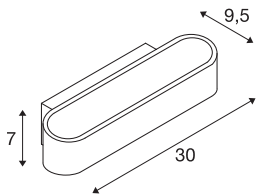

ASSO 300 wall light

LED, 3000K, oval, brushed aluminium /white, L/W/H
30/9.5/7 cm

The distinctive LED UP/DOWN recessed wall light ASSO 300 is equipped with two ultra-modern, powerful COB LED which emits its warm white light indirectly. Thus it is ideal for glare-free lighting of stairs, staircases and rooms. Due to the incorporated constant current LED driver, placed within the canopy, the electrical connection is made directly to 230V mains supply. This luminaire contains built-in LED lamps.

TECHNICAL DATA

Item no.:	151275
Lamps included	0
Primary nominal voltage	220-240V ~50/60Hz mA/V
Secondary power / secondary voltage	500 mA/V
Width	30.0 cm
Height	7.0 cm
Depth	9.5 cm
Net weight	1.059 kg
Gross weight	1.334 kg
IP Code	IP 20
Safety class	I
Assembly	Surface
Assembly details	Wall
Wattage	12 W
Lumen	700 lm
Colour temperature	3000 Kelvin
Color	aluminium
CRI	>80
Binning	6
LXXBXX data	70/50
Service life	30000 h
BIG WHITE Page	223